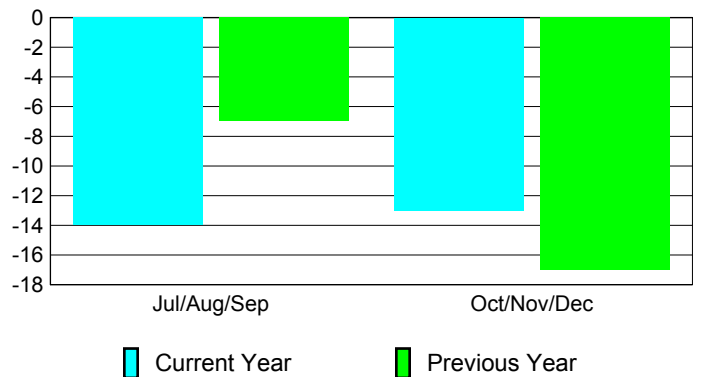

Comparison of Membership Gain/Loss

Current Year Compared to the Previous Year