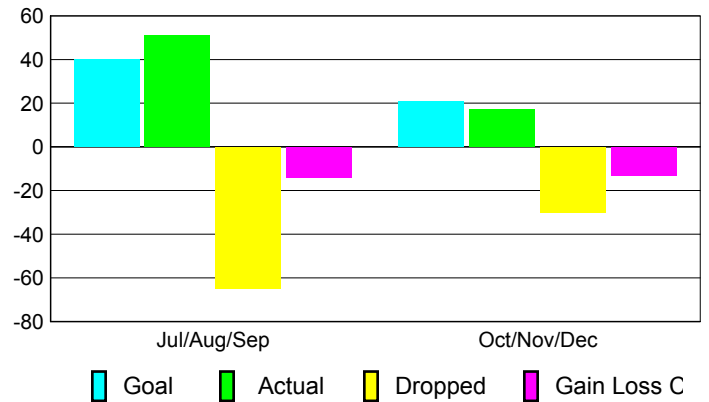

### YTD Status Quo Clubs 2010-2011

Status Quo Clubs Compared to Status Quo Members

## MEMBERSHIP

Membership Results  
2010-2011

Membership  
2009-2010

Month	Net Memb Goal	Actual New Memb	Actual Dropped Memb	Gain/Loss of Memb	Gain/Loss of Memb
Jul/Aug/Sep	40	51	-65	-14	-7
Oct/Nov/Dec	21	17	-30	-13	-17
<b>Totals</b>	<b>61</b>	<b>68</b>	<b>-95</b>	<b>-27</b>	<b>-24</b>

### Membership Results 2010-2011

Goal, New, Dropped, Gain/Loss

### Comparison of Membership Gain/Loss

Current Year Compared to the Previous Year